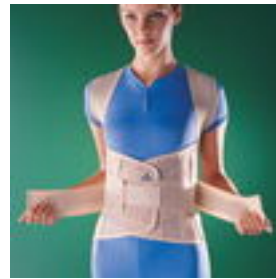

Oppo 2149 HERNIA TRUSS SINGLE SIDED...

LAO-2149

\$32.18

LP 901 Posture Aid Brace...

LAO-901

\$15.47

Oppo 2166 SPINAL BRACE Unisex...

LAO-2166